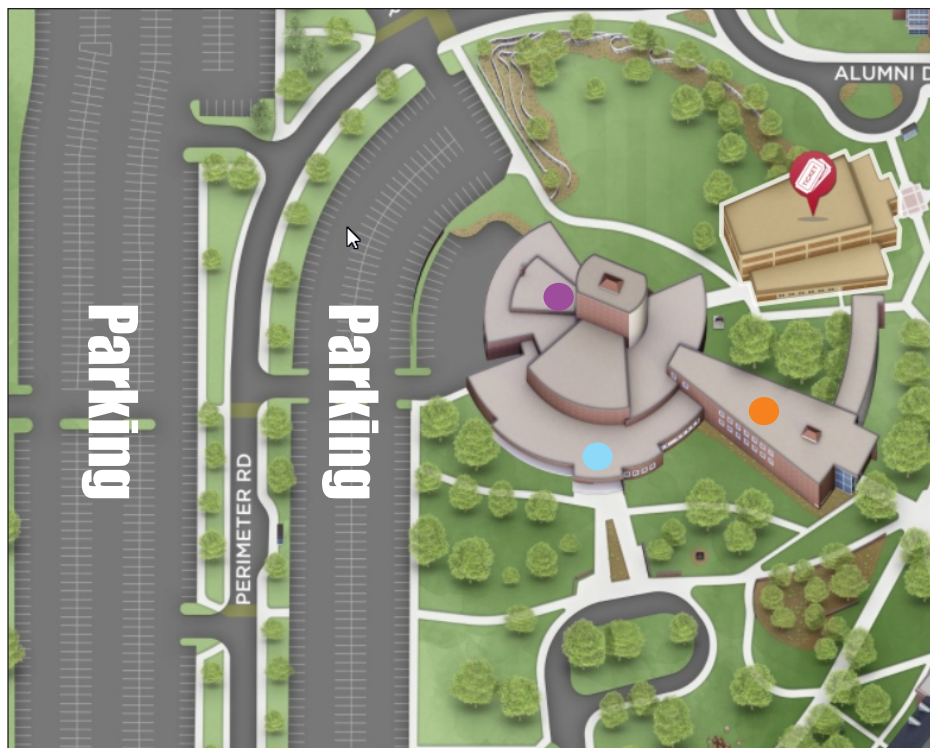

Wichita State University

21st Street

Duerksen Fine Arts Center

-  Duerksen Lobby
-  Performance Room (C104)
-  Practice Rooms (B202 & B203 on 2nd Floor)