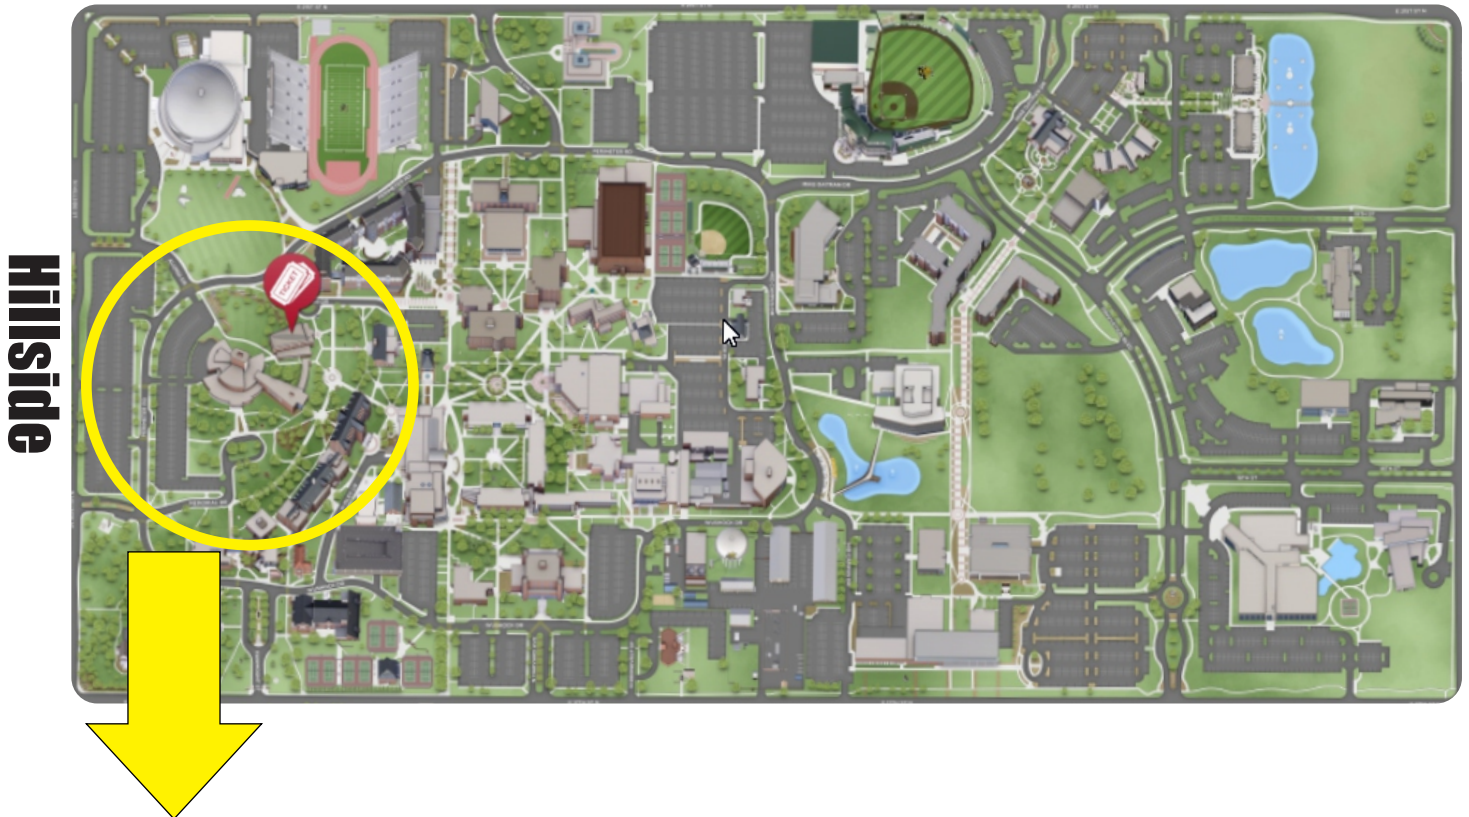

Wichita State University

21st Street

Duerksen Fine Arts Center

-  Duerksen Lobby
-  Performance Room (C104)
-  Practice Rooms (B202 & B203 on 2nd Floor)